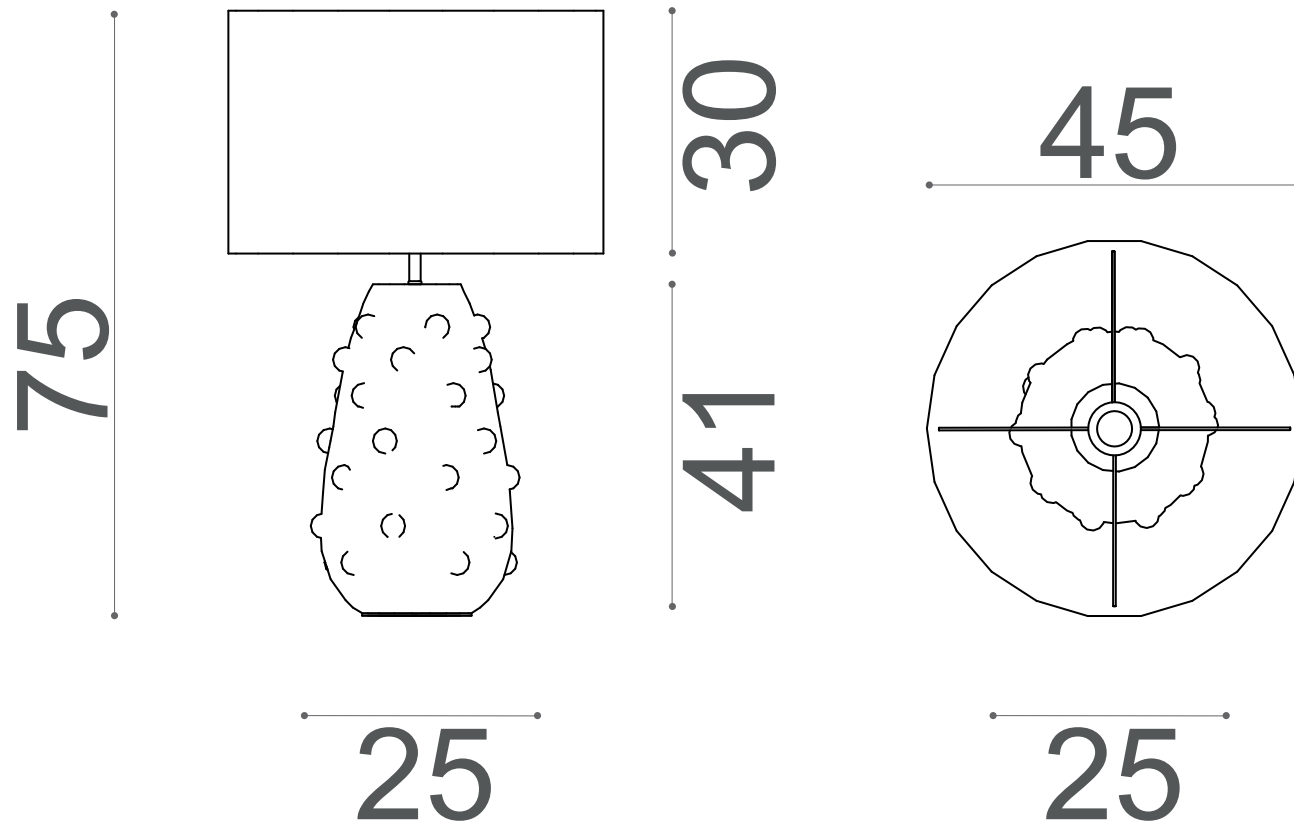

HUMUS

Table lamp

02499

Suggested shade:

NUT- P0089

MARIONI